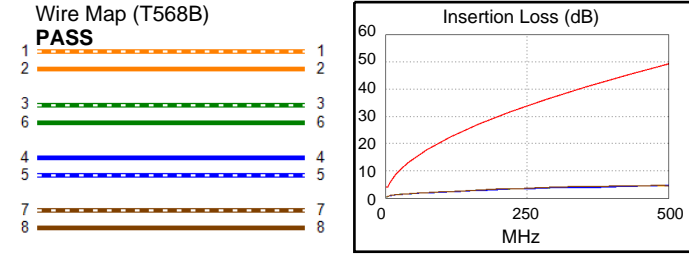

**Cable ID/ Test ID: PCF6A-10CC-0500-B-001**

**Test Limit: ISO11801 Channel Class Ea**  
Limits Version: V7.11  
Date / Time: 2026/01/27 10:25:53  
Operator: Lanberg  
**Headroom 21.0 dB (NEXT 3,6-4,5)**  
Cable Type: Cat 6A S/FTP  
NVP: 77.0%

Length (m), Limit 100.0	[Pair 1,2]	5.8
Prop. Delay (ns), Limit 555	[Pair 3,6]	25
Delay Skew (ns), Limit 50	[Pair 1,2]	0
Resistance (ohms), Limit 25.00	[Pair 3,6]	3.75
Insertion Loss Margin (dB)	[Pair 3,6]	44.5
Frequency (MHz)	[Pair 3,6]	498.0
Limit (dB)	[Pair 3,6]	49.2