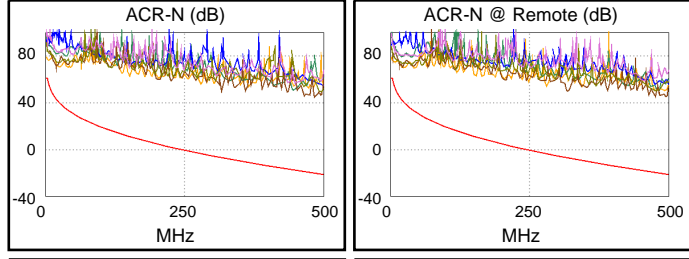

PASS	MAIN	SR	MAIN	SR
Worst Pair	1,2	1,2	4,5	1,2
RL (dB)	7.2	6.8	8.6	8.1
Freq. (MHz)	187.0	207.5	364.0	325.0
Limit (dB)	9.3	8.8	6.4	6.9