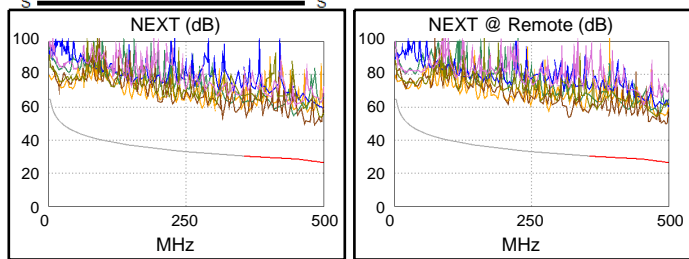

PASS	MAIN	SR	MAIN	SR
Worst Pair	3,6-4,5	4,5-3,6	3,6-4,5	4,5-3,6
ACR-F (dB)	18.3	18.3	18.3	18.4
Freq. (MHz)	359.0	359.0	359.0	360.0
Limit (dB)	12.2	12.2	12.2	12.1
Worst Pair	3,6	3,6	3,6	3,6
PS ACR-F (dB)	19.9	19.7	19.9	21.1
Freq. (MHz)	358.0	358.0	358.0	440.0
Limit (dB)	9.2	9.2	9.2	7.4