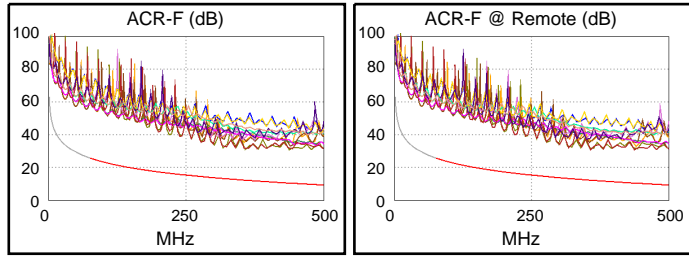

PASS	MAIN	SR	MAIN	SR
Worst Pair	1,2-3,6	1,2-3,6	3,6-4,5	3,6-4,5
ACR-N (dB)	16.6	15.6	64.1	64.1
Freq. (MHz)	3.1	3.0	486.0	475.0
Limit (dB)	60.8	61.0	-20.4	-19.7
Worst Pair	3,6	3,6	3,6	3,6
PS ACR-N (dB)	18.1	16.5	66.7	65.4
Freq. (MHz)	3.5	3.9	485.0	475.0
Limit (dB)	57.5	56.7	-23.4	-22.7