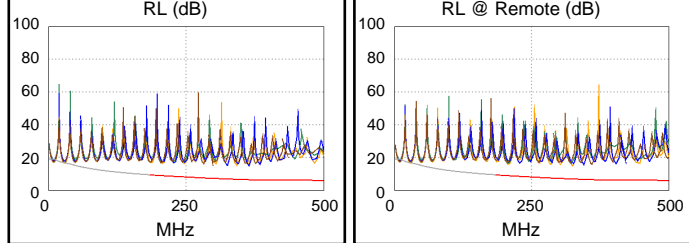

Compliant Network Standards:
10BASE-T   100BASE-TX   100BASE-T4
1000BASE-T   2.5GBASE-T   5GBASE-T
10GBASE-T   ATM-25   ATM-51
ATM-155   100VG-AnyLan   TR-4
TR-16 Active   TR-16 Passive