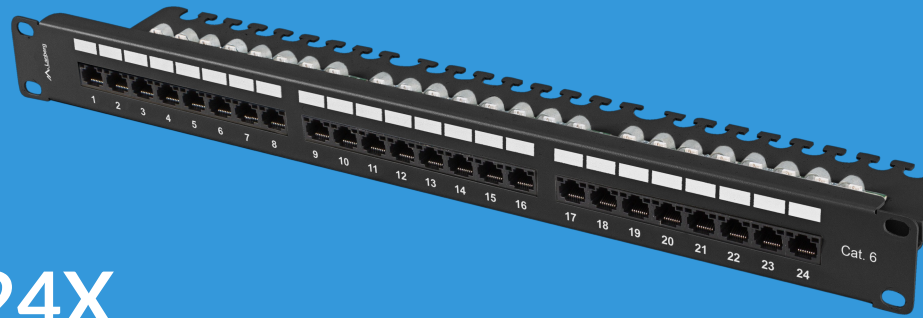

PPU6-1124-B

# PATCH PANEL 24X KAT.6 1U 19"

## PRODUCT FEATURES:

- 24x RJ-45 KAT.6 UTP - unshielded
- Universal IDC/LSA connectors compatible with T568A/B
- Port numbering
- Shelf with handles for easy mounting and organization
- Metal cable holders

## PRODUCT SPECIFICATION:

Number of ports	24
Connector type	Equipped
Size	19",
ICT height	1 U
ICT category	Cat. 6
Shielding	No
Grounding	No
Adapted for cables	20-26 AWG
Equipped with connectors	Yes
Durability of the slot connector	200 cycles
Fitting type	IDC/LSA
Material	Steel
Standard	T568A, T568B
Ports identification in the form of numbered fields	Yes
Connector length	21,5 mm
Impedance	75 Ohm
Insertion loss	<, 0.2 dB
RAL color	RAL9004
Colour	Black
Dimensions	98 x 482,6 x 44,45 mm
Weight	0,9 kg
Environment temperature	from -10 up to 60 °C
Included Accessories	Cable manager, M6 screws, Integrated cable shelf