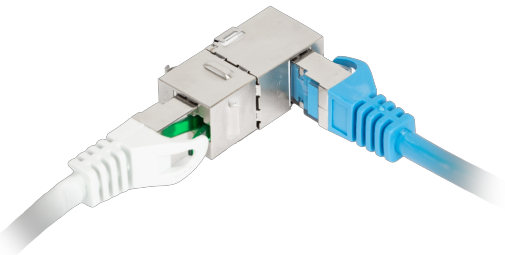

**KSF5-3090**

# KEYSTONE CONNECTOR CAT.5E FTP 90°

## PRODUCT FEATURES:

- 90° RJ45->RJ45 angle connector,
- Shielded CAT.5E FTP,
- PoE and PoE+ keystone support up to 57V.

## PRODUCT SPECIFICATION:

Type	Feed-thru connector
Connectors	RJ-45
ICT category	Cat. 5/5e
Colour	Silver
Keystone port width	14,5 mm
Keystone port height	16,2 mm
Dimensions	36 x 14,5 x 16,2 mm